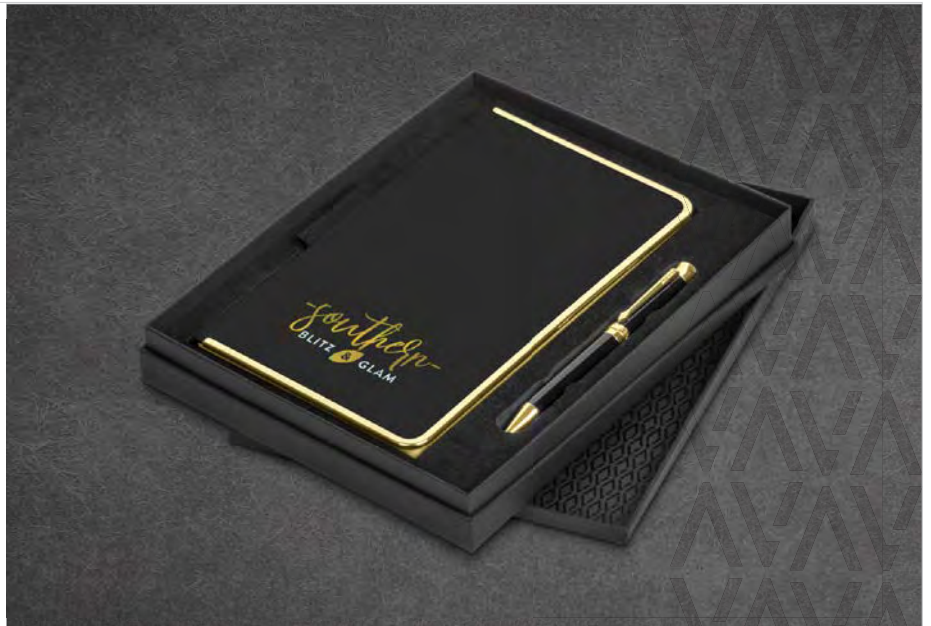

SCAN FOR
MORE INFO

ALEX VARGA®

AV-19017

**ALEX VARGA VAZQUEZ
NOTEBOOK & PEN SET**