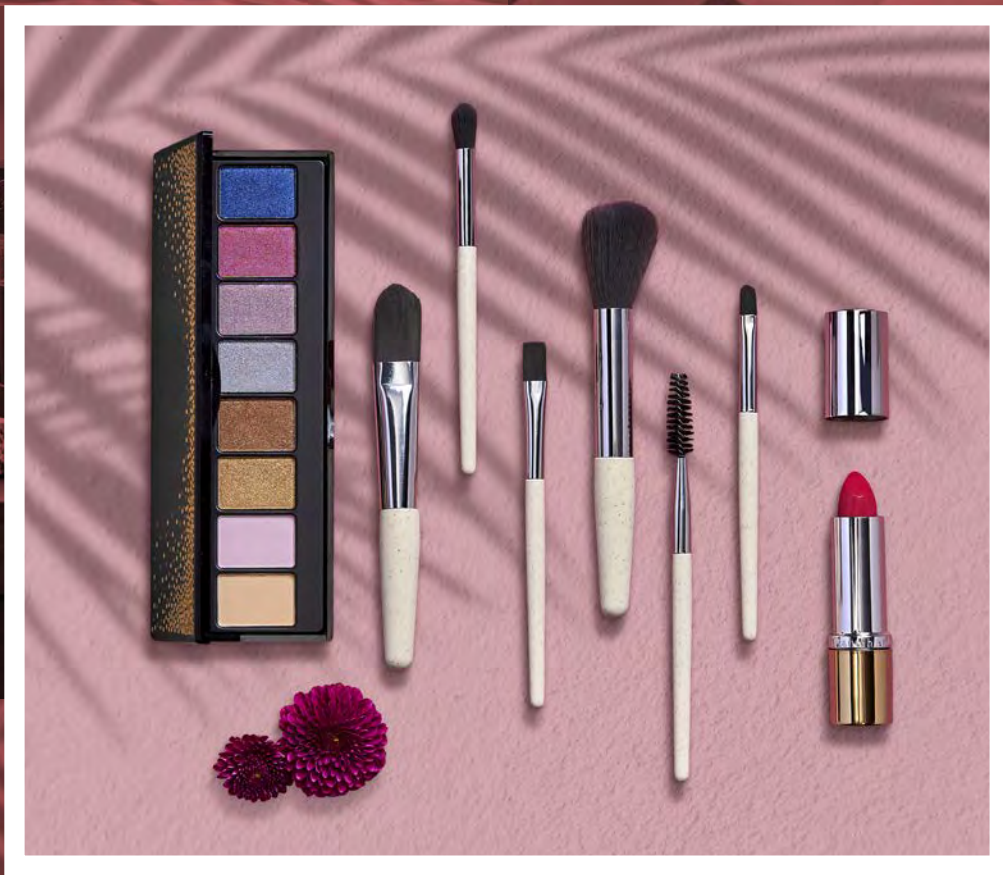

PERSONAL CARE & PAMPER