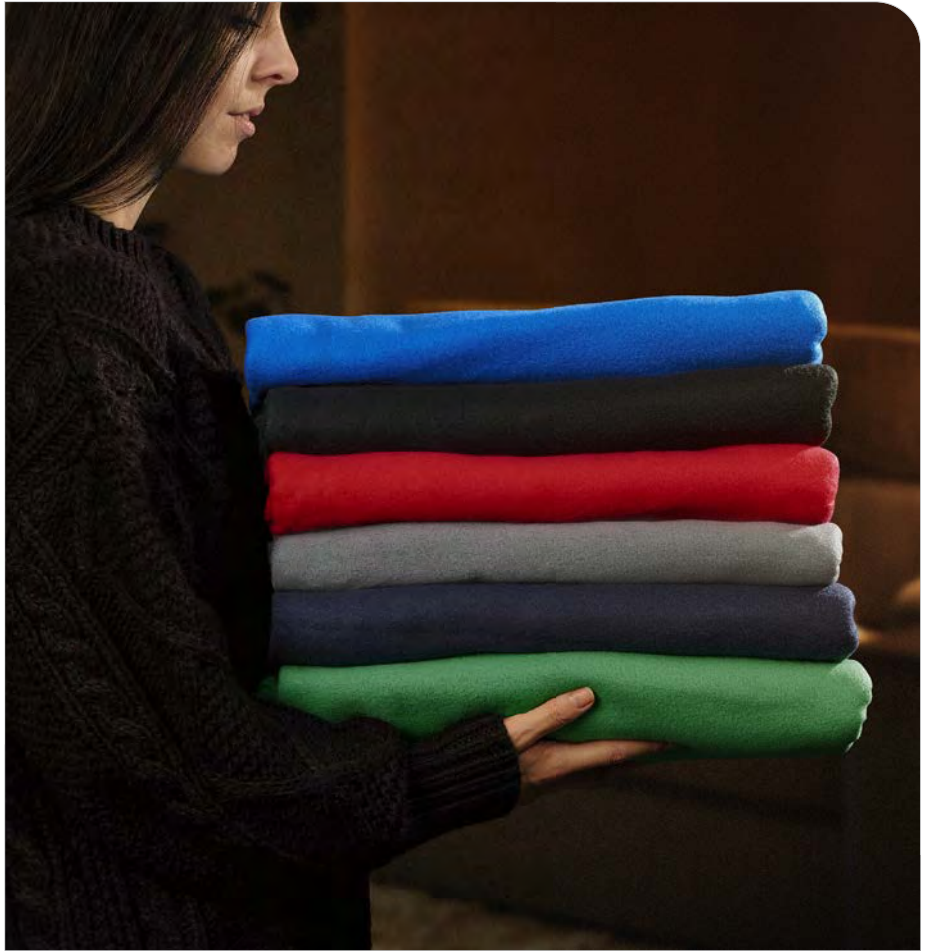

SCAN FOR MORE INFO

OKIYO®
HL-OK-137-B
**OKIYO BUDONOKI BAMBOO
WINE ACCESSORIES SET**

SCAN FOR
MORE INFO

GIFT-9444
CUDDLE FLEECE BLANKET

BL BU G GY N R

SCAN FOR
MORE INFO

GIFT-9441
COCOON FLEECE BLANKET

BL GY