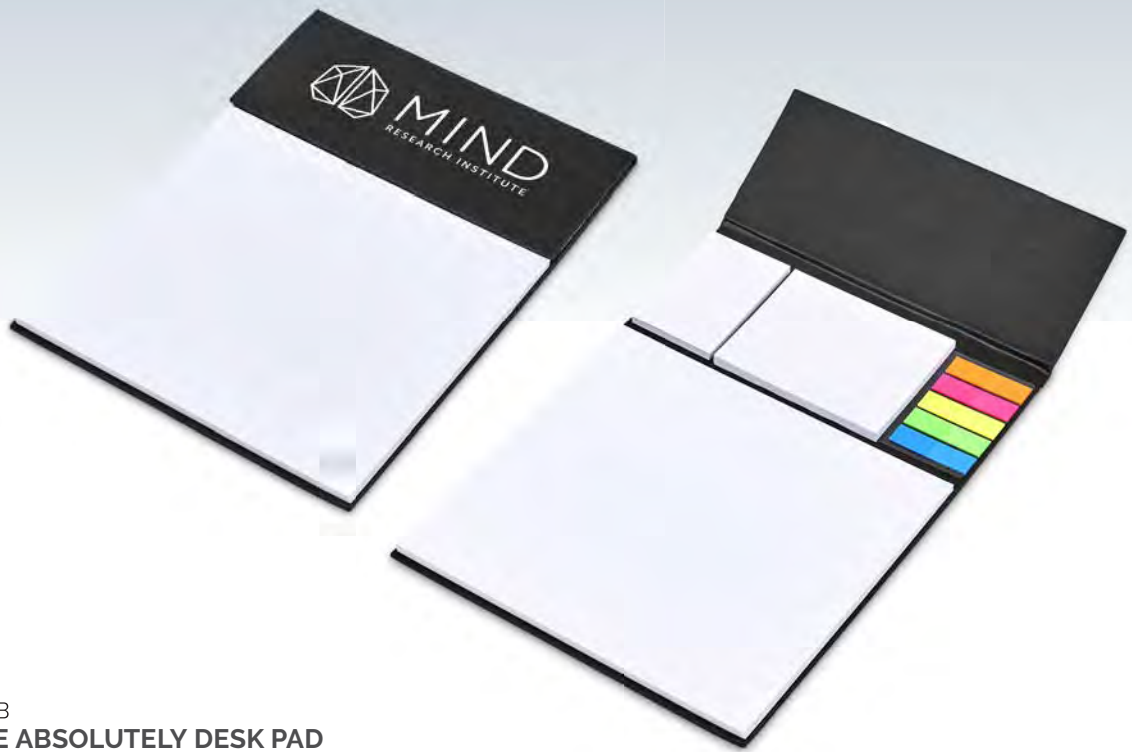

SCAN FOR MORE INFO

altitude

ST-AM-118-B

ALTITUDE ABSOLUTELY DESK PAD

SCAN FOR MORE INFO