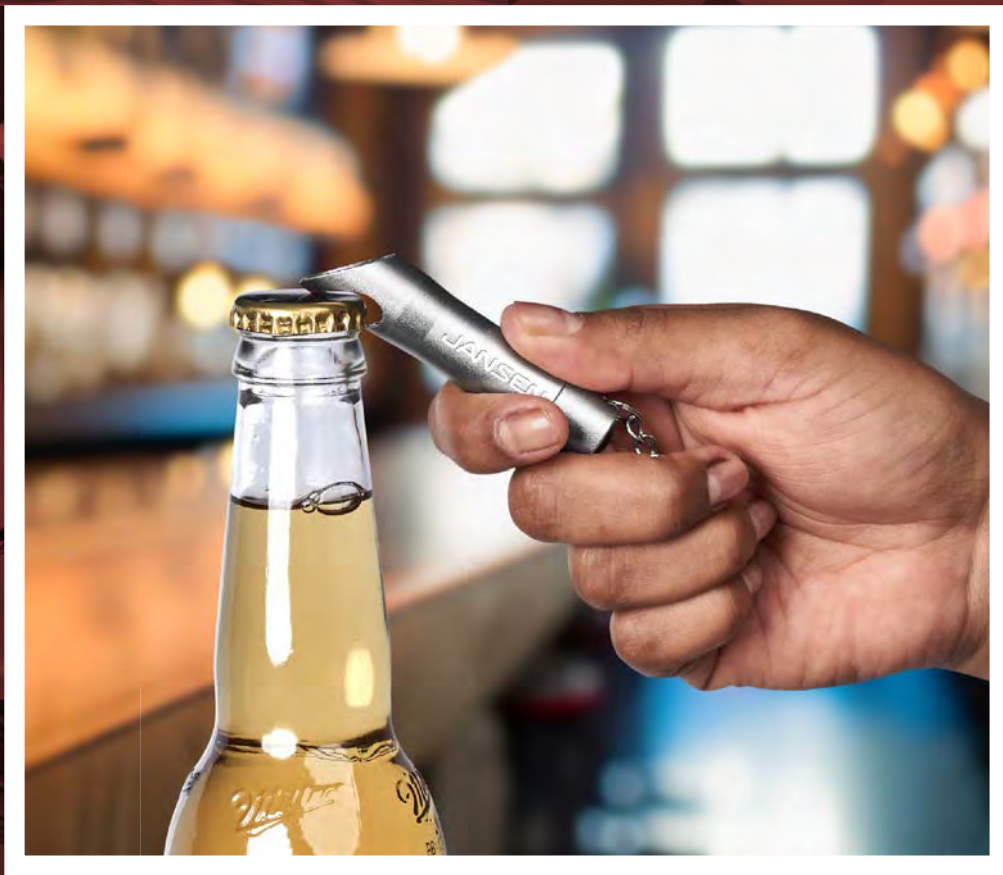

KEYHOLDERS & CARD HOLDERS