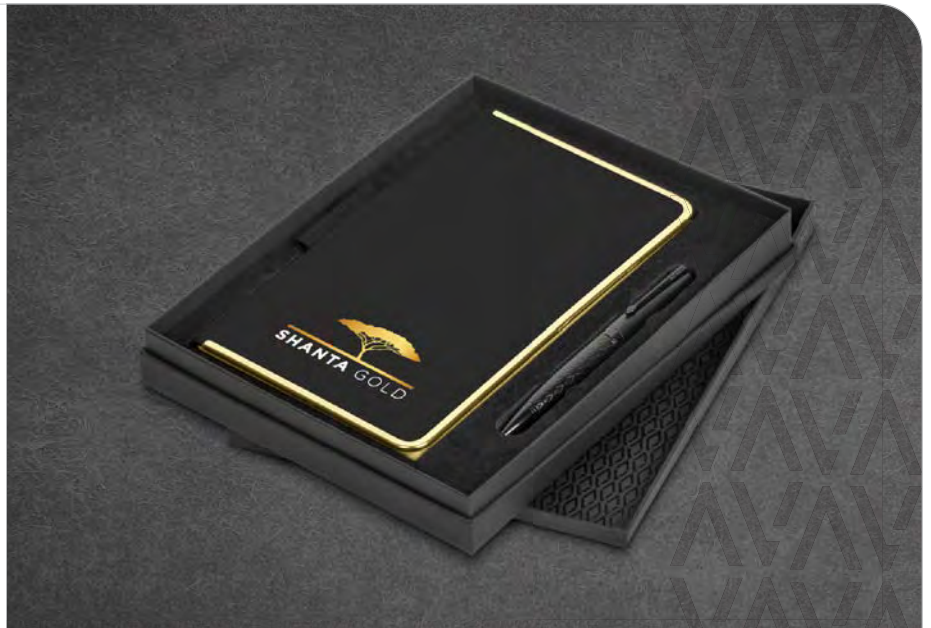

GIFTSET-7361
**OAKRIDGE USB NOTEBOOK
& PEN SET - 8GB**

SCAN FOR
MORE INFO

GIFTSET-1710
**CYPHER USB NOTEBOOK
& PEN SET - 8GB**

SCAN FOR
MORE INFO

ALEX VARGA®

AV-19022

**ALEX VARGA BARNETT
NOTEBOOK & PEN SET**