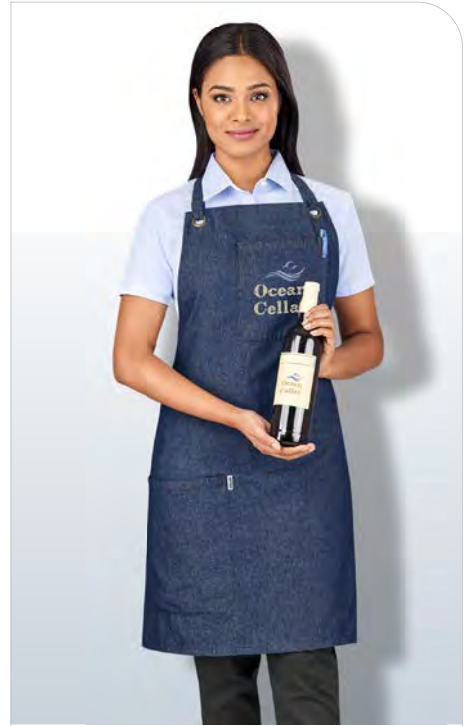

altitude
ALT-CRB
**ALTITUDE CREW
BIB APRON**

SCAN FOR
MORE INFO