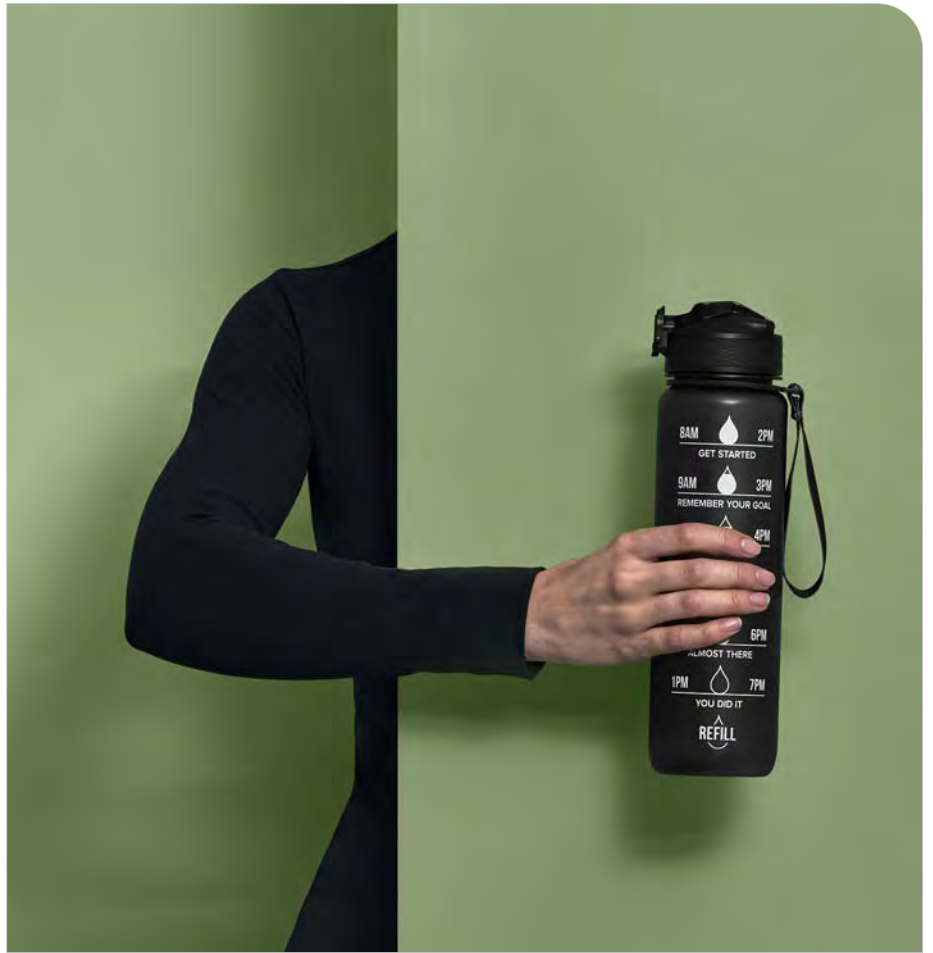

SCAN FOR MORE INFO

DW-7017
ZEST PLASTIC INFUSER BOTTLE - 750ML

SCAN FOR MORE INFO

EVA & ELM™

DR-EE-259-B

EVA & ELM NEPTUNE PLASTIC WATER BOTTLE - 1 LITRE

SCAN FOR MORE INFO

altitude