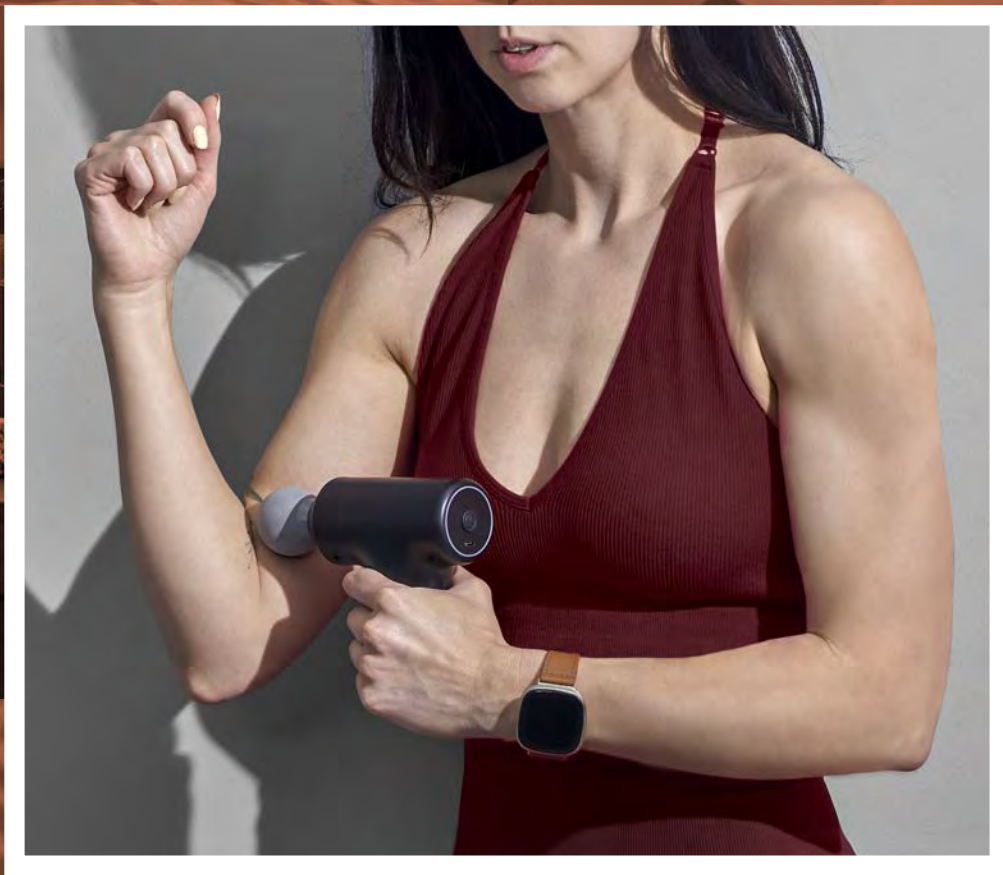

SCAN FOR
MORE INFO

ALEX VARGA®
GP-AV-1-B
ALEX VARGA PALAZZO
FAUX FUR FLEECE BLANKET

SCAN FOR
MORE INFO

SPORT & FITNESS

SCAN FOR MORE INFO

EVA & ELM™

SF-EE-67-B

EVA & ELM MARINGA MASSAGE GUN