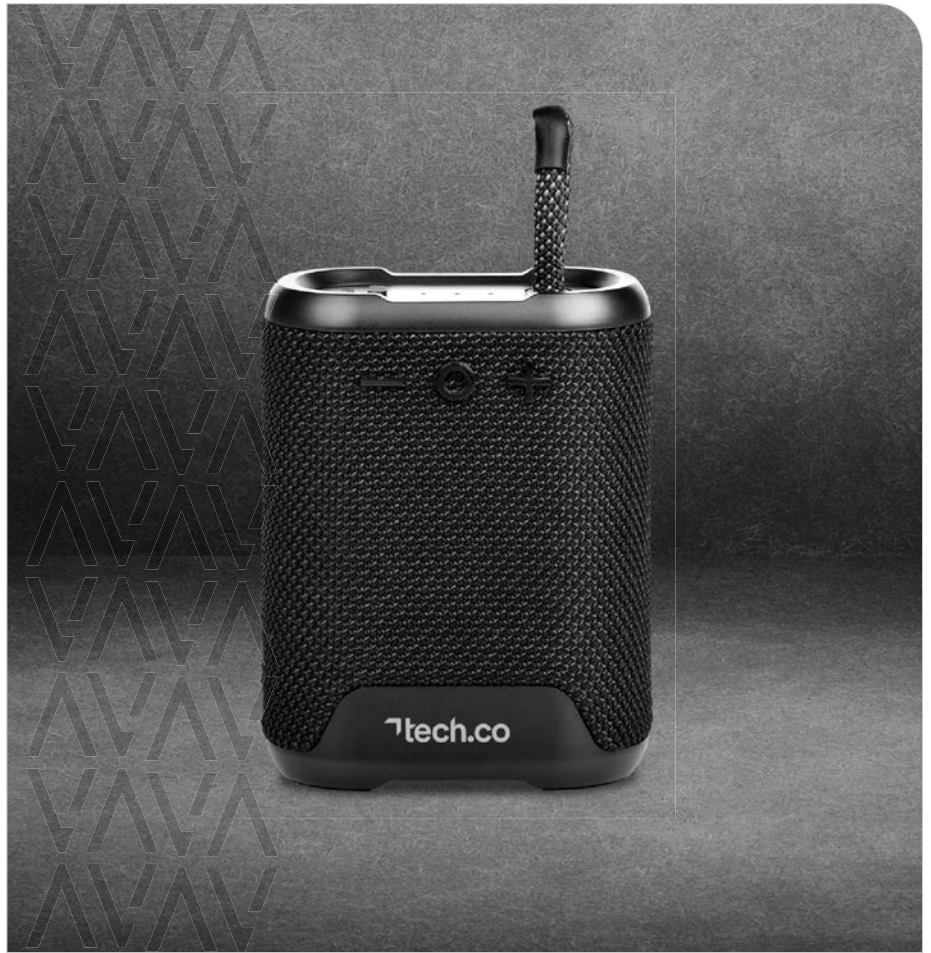

SCAN FOR MORE INFO

ALEX VARGA®

MT-AV-463-B
**ALEX VARGA UTOPIA ACTIVE
NOISE-CANCELLING
BLUETOOTH HEADPHONES**

+Swiss Cougar+™

MT-SC-412-B
**SWISS COUGAR GENEVA WIRELESS
CHARGER & BLUETOOTH SPEAKER**

SCAN FOR
MORE INFO

+Swiss Cougar+™

GP-SC-37-B

SWISS COUGAR MADRID
30W BLUETOOTH SPEAKER

SCAN FOR
MORE INFO

SCAN FOR
MORE INFO

ALEX VARGA®
MT-AV-401-B
ALEX VARGA ADAGIO
BLUETOOTH SPEAKER

SCAN FOR
MORE INFO

+Swiss Cougar+™
TECH-5156
SWISS COUGAR LONDON
BLUETOOTH SPEAKER &
FM RADIO

SCAN FOR MORE INFO

+Swiss Cougar+

MT-SC-392-B
SWISS COUGAR ANCHORAGE BLUETOOTH SPEAKER, WIRELESS CHARGER & NIGHT LIGHT

SCAN FOR MORE INFO

+Swiss Cougar+

MT-SC-415-B
SWISS COUGAR OTAGO BLUETOOTH SPEAKER, WIRELESS CHARGER, PHONE STAND & NIGHT LIGHT

SCAN FOR MORE INFO

altitude

IDEA-50003
**ALTITUDE NEXUS
BLUETOOTH SPEAKER**

SCAN FOR MORE INFO

TECH-5169
ODEON BLUETOOTH SPEAKER

BL S

SCAN FOR MORE INFO

+Swiss Cougar+™