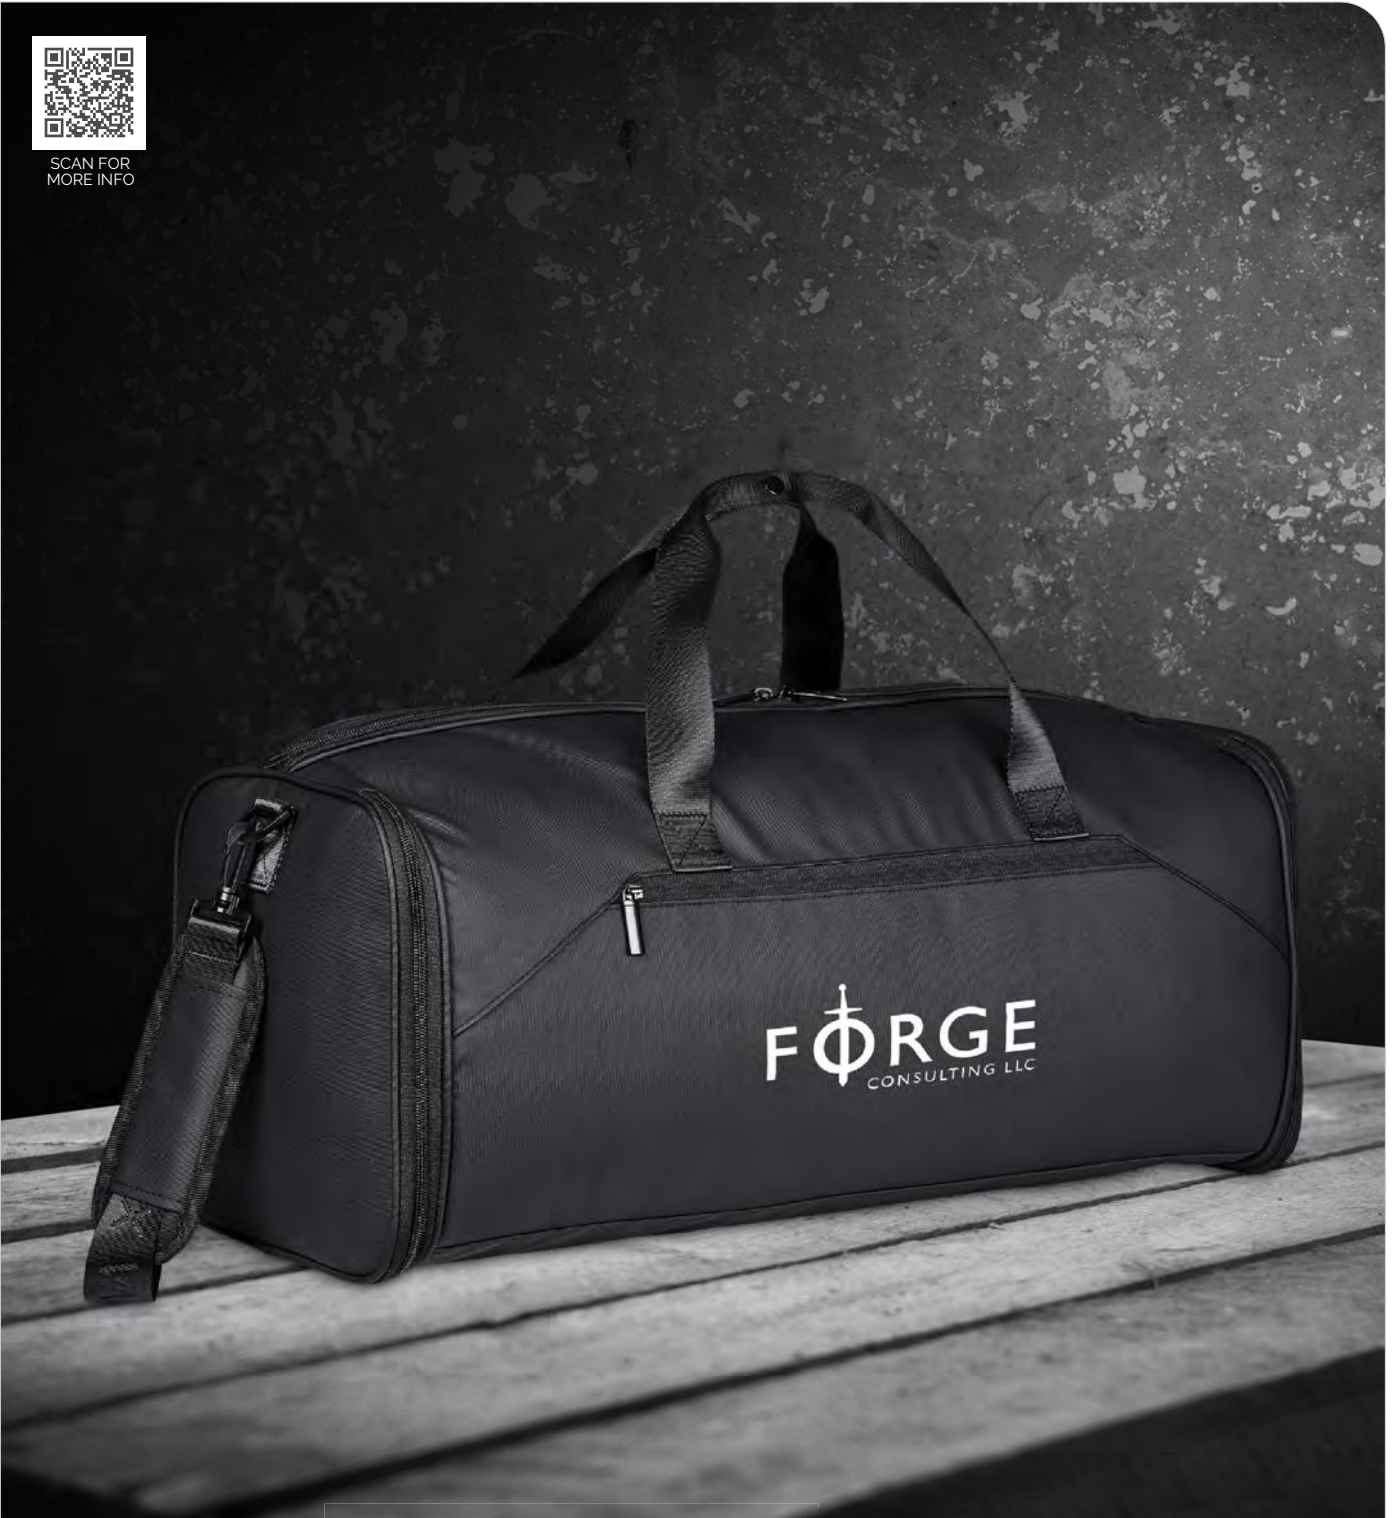

SCAN FOR
MORE INFO