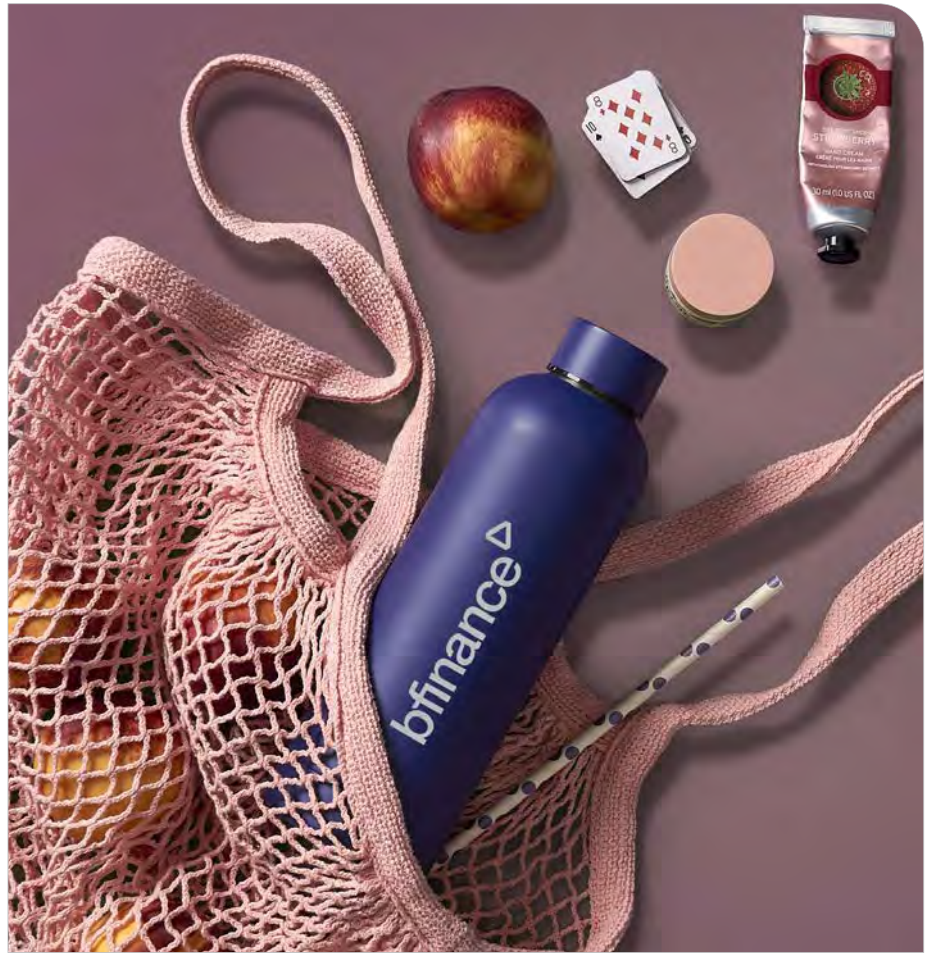

ALEX VARGA®

DR-AV-277-B
**ALEX VARGA ENIGMA
STAINLESS STEEL WATER
BOTTLE - 1 LITRE**

SCAN FOR MORE INFO

Kooshty

DR-KS-261-B
KOOSHTY BERMUDA
RECYCLED STAINLESS STEEL
WATER BOTTLE – 800ML

BL N R SW

SCAN FOR MORE INFO