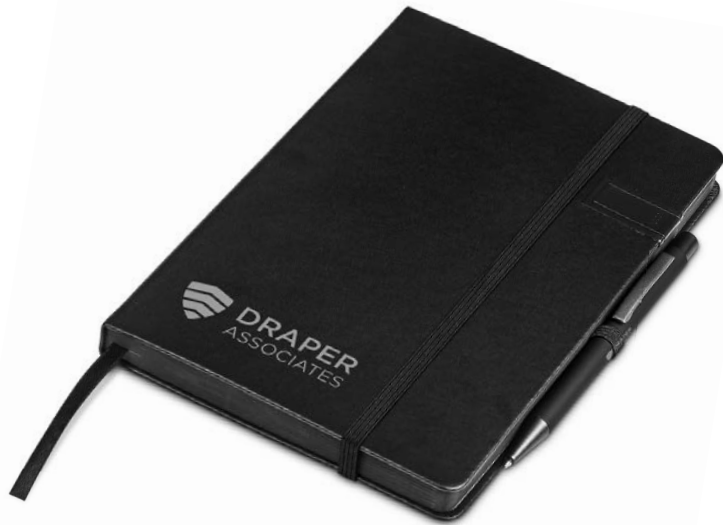

GF-AV-768-B

**ALEX VARGA CORINTHIA USB
NOTEBOOK & PEN SET - 32GB**

SCAN FOR
MORE INFO

altitude

GF-AL-1245-B
**ALTITUDE BILLENIUM USB
NOTEBOOK & PEN SET - 8GB**

SCAN FOR
MORE INFO

NB-9780
**OAKRIDGE A5 HARD COVER
USB NOTEBOOK - 8GB**