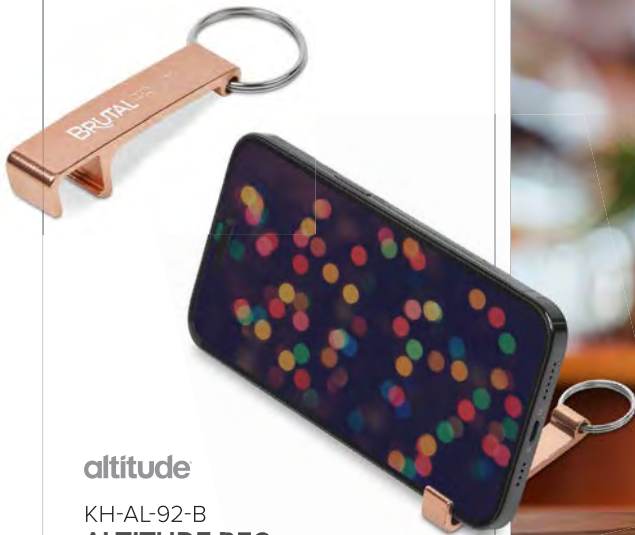

SCAN FOR MORE INFO

altitude

KH-AL-92-B
ALTITUDE REO
RECYCLED ALUMINIUM
MULTI-FUNCTION
KEYHOLDER

BL RG