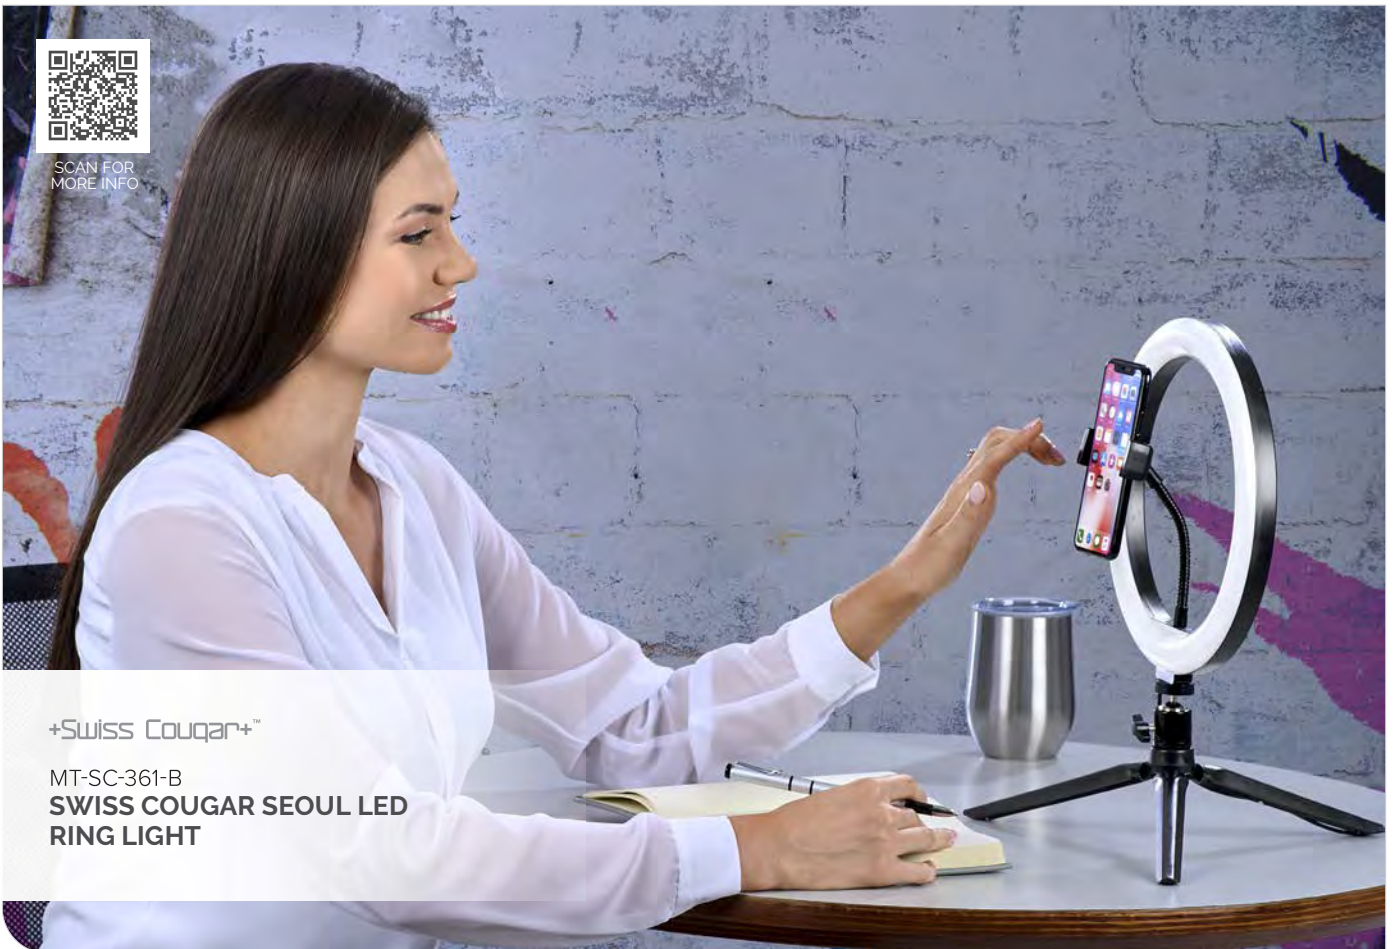

+Swiss Cougar+™

MT-SC-361-B
**SWISS COUGAR SEOUL LED
RING LIGHT**